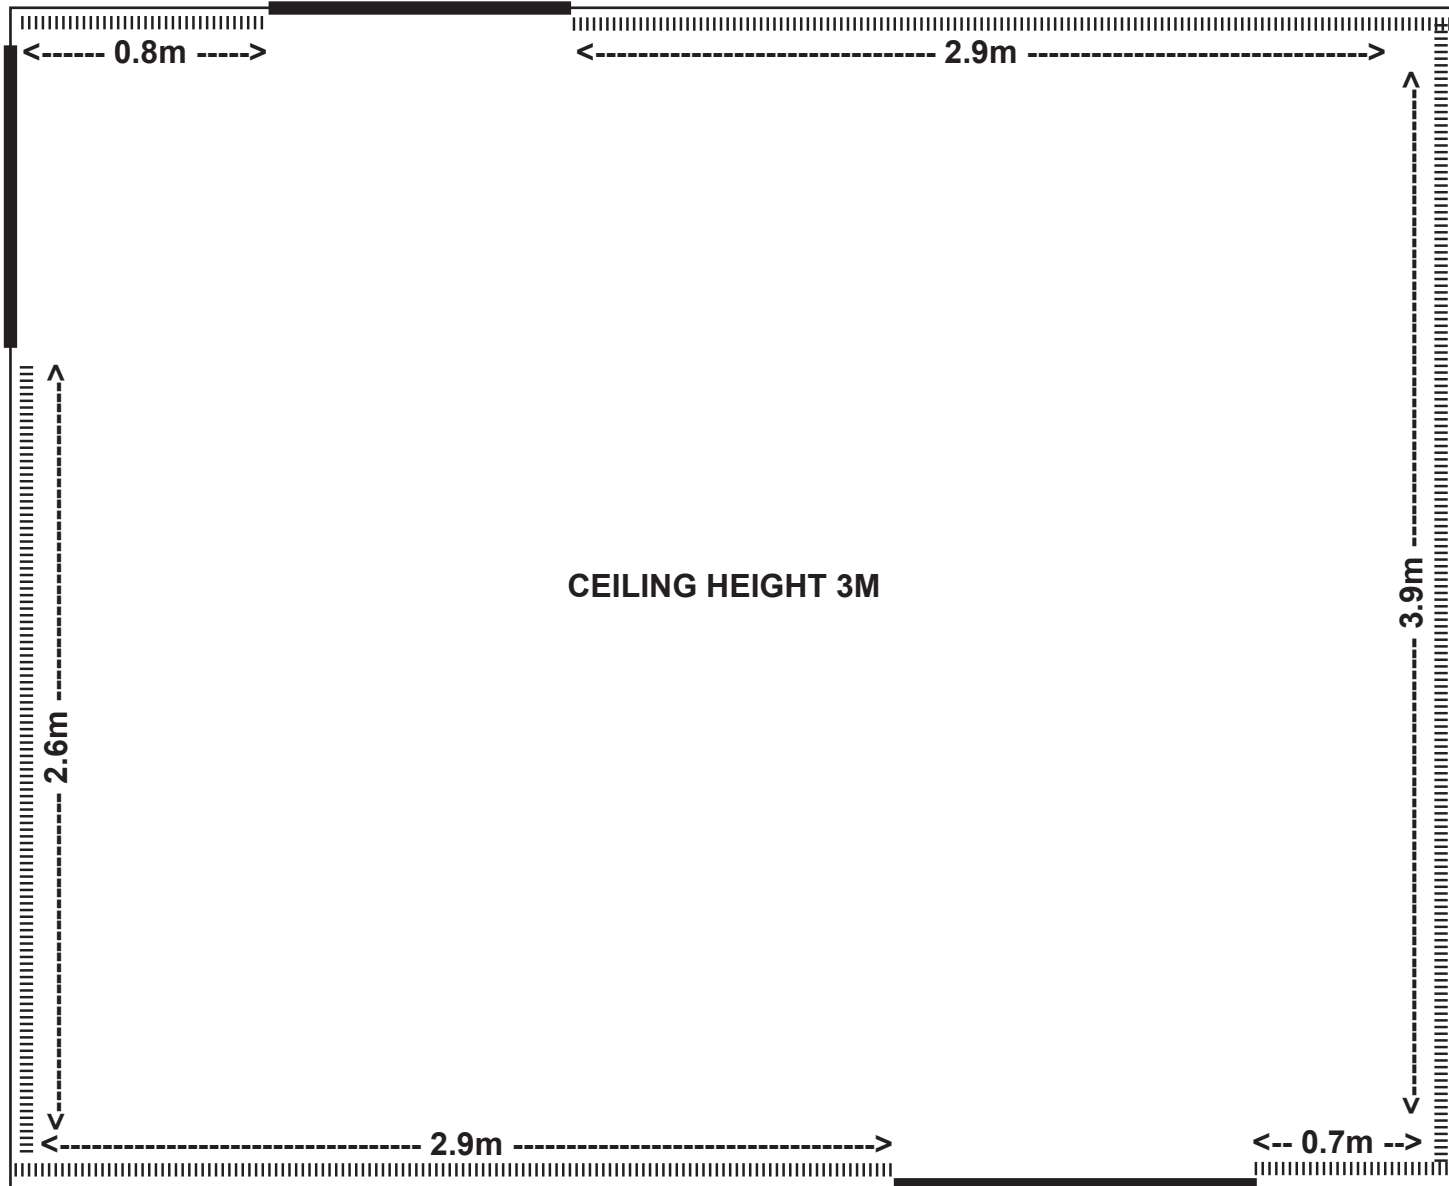

SOUTH WEST ROCKS COMMUNITY ART GALLERY
very approx scale 1cm=1m

MOUATT ROOM

6.8m x 3.9m APPROX SCALE 2.5CM=1M

LEGEND: ■■■■■■■■■■ HANGING SPACE

————— DOORWAY OR WINDOW

◇◇◇◇◇◇◇◇◇◇ FIREPLACE (HANGING STARTS 1.5M FROM FLOOR)

AVAILABLE HANGING SPACE

MACALISTER ROOM

4.8m x 3.9m APPROX SCALE 2.5CM=1M

LEGEND: ▒▒▒▒▒▒▒▒▒▒ HANGING SPACE

▬ DOORWAY OR WINDOW

◇◇◇◇◇◇◇◇◇◇◇◇◇◇◇◇ FIREPLACE (HANGING STARTS 1.5M FROM FLOOR)

CEILING HEIGHT 3M

AVAILABLE HANGING SPACE

JAMIESON ROOM

4.2m x 3.9m APPROX SCALE 2.5CM=1M

LEGEND: ▯ HANGING SPACE

▬ DOORWAY OR WINDOW

◇◇◇◇◇◇◇◇ FIREPLACE (HANGING STARTS 2M FROM FLOOR)

AVAILABLE HANGING SPACE

GANGWAY

8.7m X 1.2m APPROX SCALE 3CM=1M

LEGEND: ▒▒▒▒▒▒▒▒▒▒▒▒ HANGING SPACE

————— DOORWAY OR WINDOW

AVAILABLE HANGING SPACE