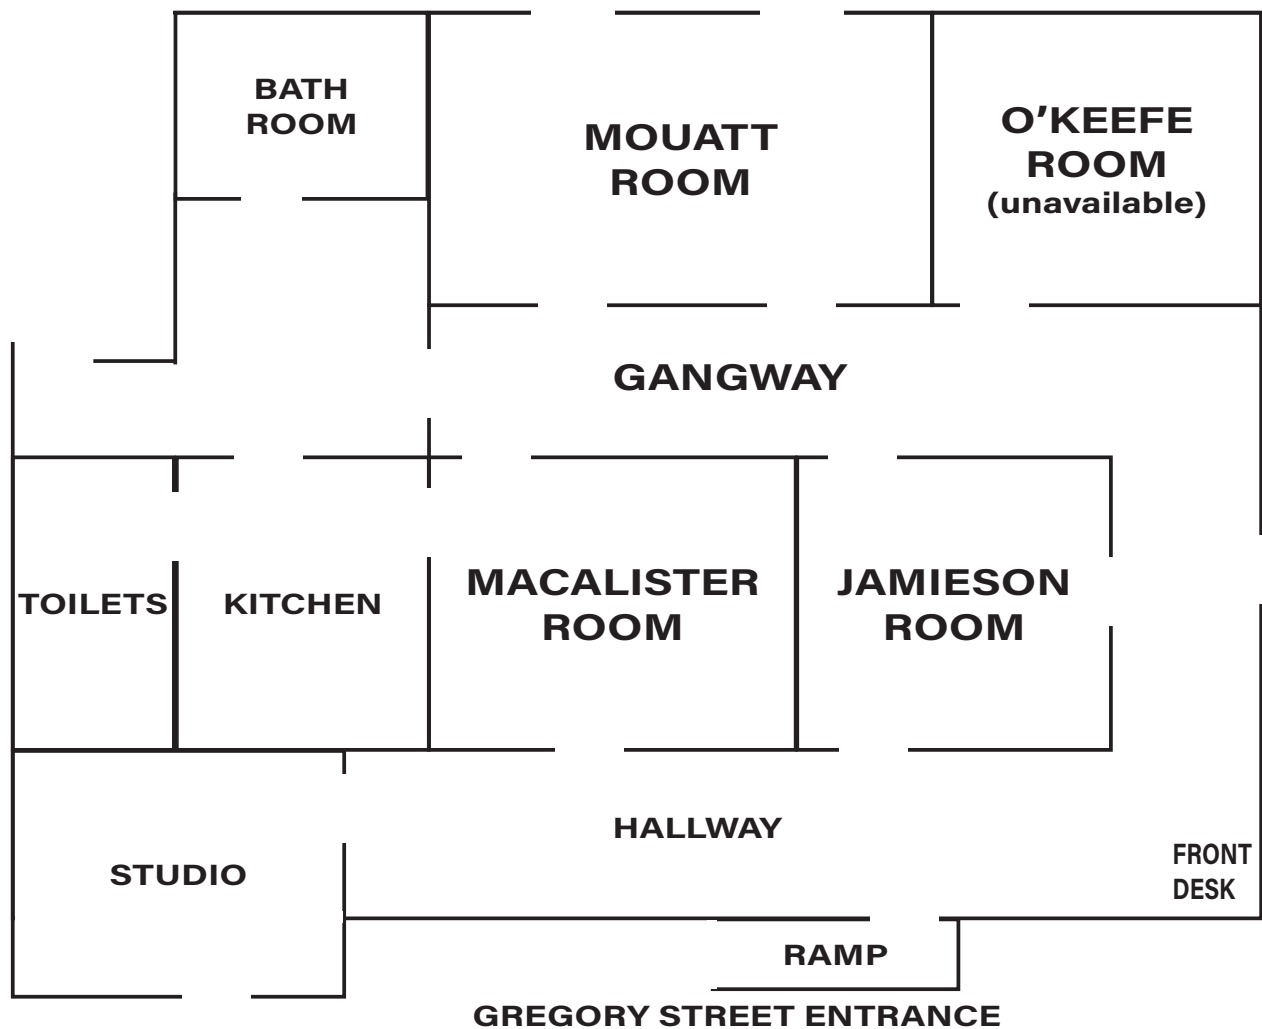

SOUTH WEST ROCKS COMMUNITY ART GALLERY
very approx scale 1cm=1m

MOUATT ROOM

6.8m x 3.9m APPROX SCALE 2.5CM=1M

LEGEND: ■■■■■■■■■■ HANGING SPACE

————— DOORWAY OR WINDOW

◇◇◇◇◇◇◇◇◇◇ FIREPLACE (HANGING STARTS 1.5M FROM FLOOR)

AVAILABLE HANGING SPACE

MACALISTER ROOM

4.8m x 3.9m APPROX SCALE 2.5CM=1M

LEGEND: ▒▒▒▒▒▒▒▒▒▒ HANGING SPACE

▬ DOORWAY OR WINDOW

◇◇◇◇◇◇◇◇◇◇◇◇◇◇◇◇ FIREPLACE (HANGING STARTS 1.5M FROM FLOOR)

CEILING HEIGHT 3M

AVAILABLE HANGING SPACE

JAMIESON ROOM

4.2m x 3.9m APPROX SCALE 2.5CM=1M

LEGEND: ▯ HANGING SPACE

▬ DOORWAY OR WINDOW

◇◇◇◇◇◇◇◇ FIREPLACE (HANGING STARTS 2M FROM FLOOR)

AVAILABLE HANGING SPACE

GANGWAY

8.7m X 1.2m APPROX SCALE 3CM=1M

LEGEND: ▒▒▒▒▒▒▒▒▒▒▒▒ HANGING SPACE

————— DOORWAY OR WINDOW

AVAILABLE HANGING SPACE