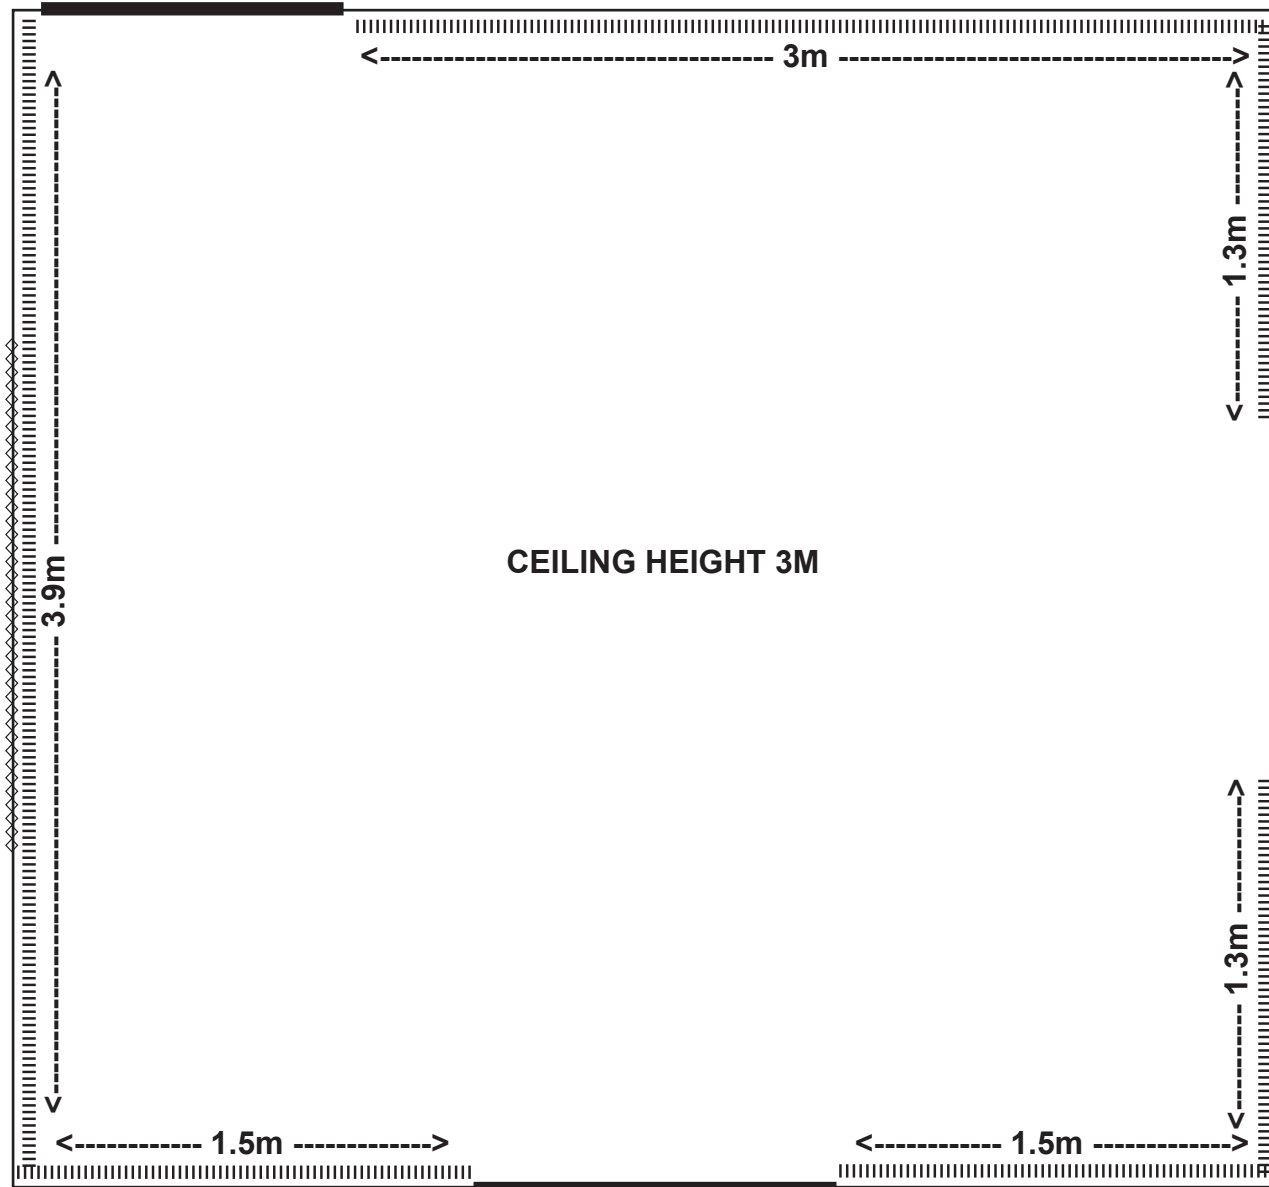

SOUTH WEST ROCKS COMMUNITY ART GALLERY
very approx scale 1cm=1m

MOUATT ROOM

6.8m x 3.9m APPROX SCALE 2.5CM=1M

LEGEND: ■■■■■■■■■■ HANGING SPACE

————— DOORWAY OR WINDOW

◇◇◇◇◇◇◇◇◇◇ FIREPLACE (HANGING STARTS 1.5M FROM FLOOR)

AVAILABLE HANGING SPACE

MACALISTER ROOM

4.8m x 3.9m APPROX SCALE 2.5CM=1M

LEGEND: ▒▒▒▒▒▒▒▒▒▒ HANGING SPACE

▬ DOORWAY OR WINDOW

◇◇◇◇◇◇◇◇◇◇◇◇◇◇◇◇ FIREPLACE (HANGING STARTS 1.5M FROM FLOOR)

CEILING HEIGHT 3M

AVAILABLE HANGING SPACE

JAMIESON ROOM

4.2m x 3.9m APPROX SCALE 2.5CM=1M

LEGEND: ▯ HANGING SPACE

▬ DOORWAY OR WINDOW

◇◇◇◇◇◇◇◇ FIREPLACE (HANGING STARTS 2M FROM FLOOR)

AVAILABLE HANGING SPACE

GANGWAY

8.7m X 1.2m APPROX SCALE 3CM=1M

LEGEND: ▒▒▒▒▒▒▒▒▒▒▒▒ HANGING SPACE

————— DOORWAY OR WINDOW

AVAILABLE HANGING SPACE