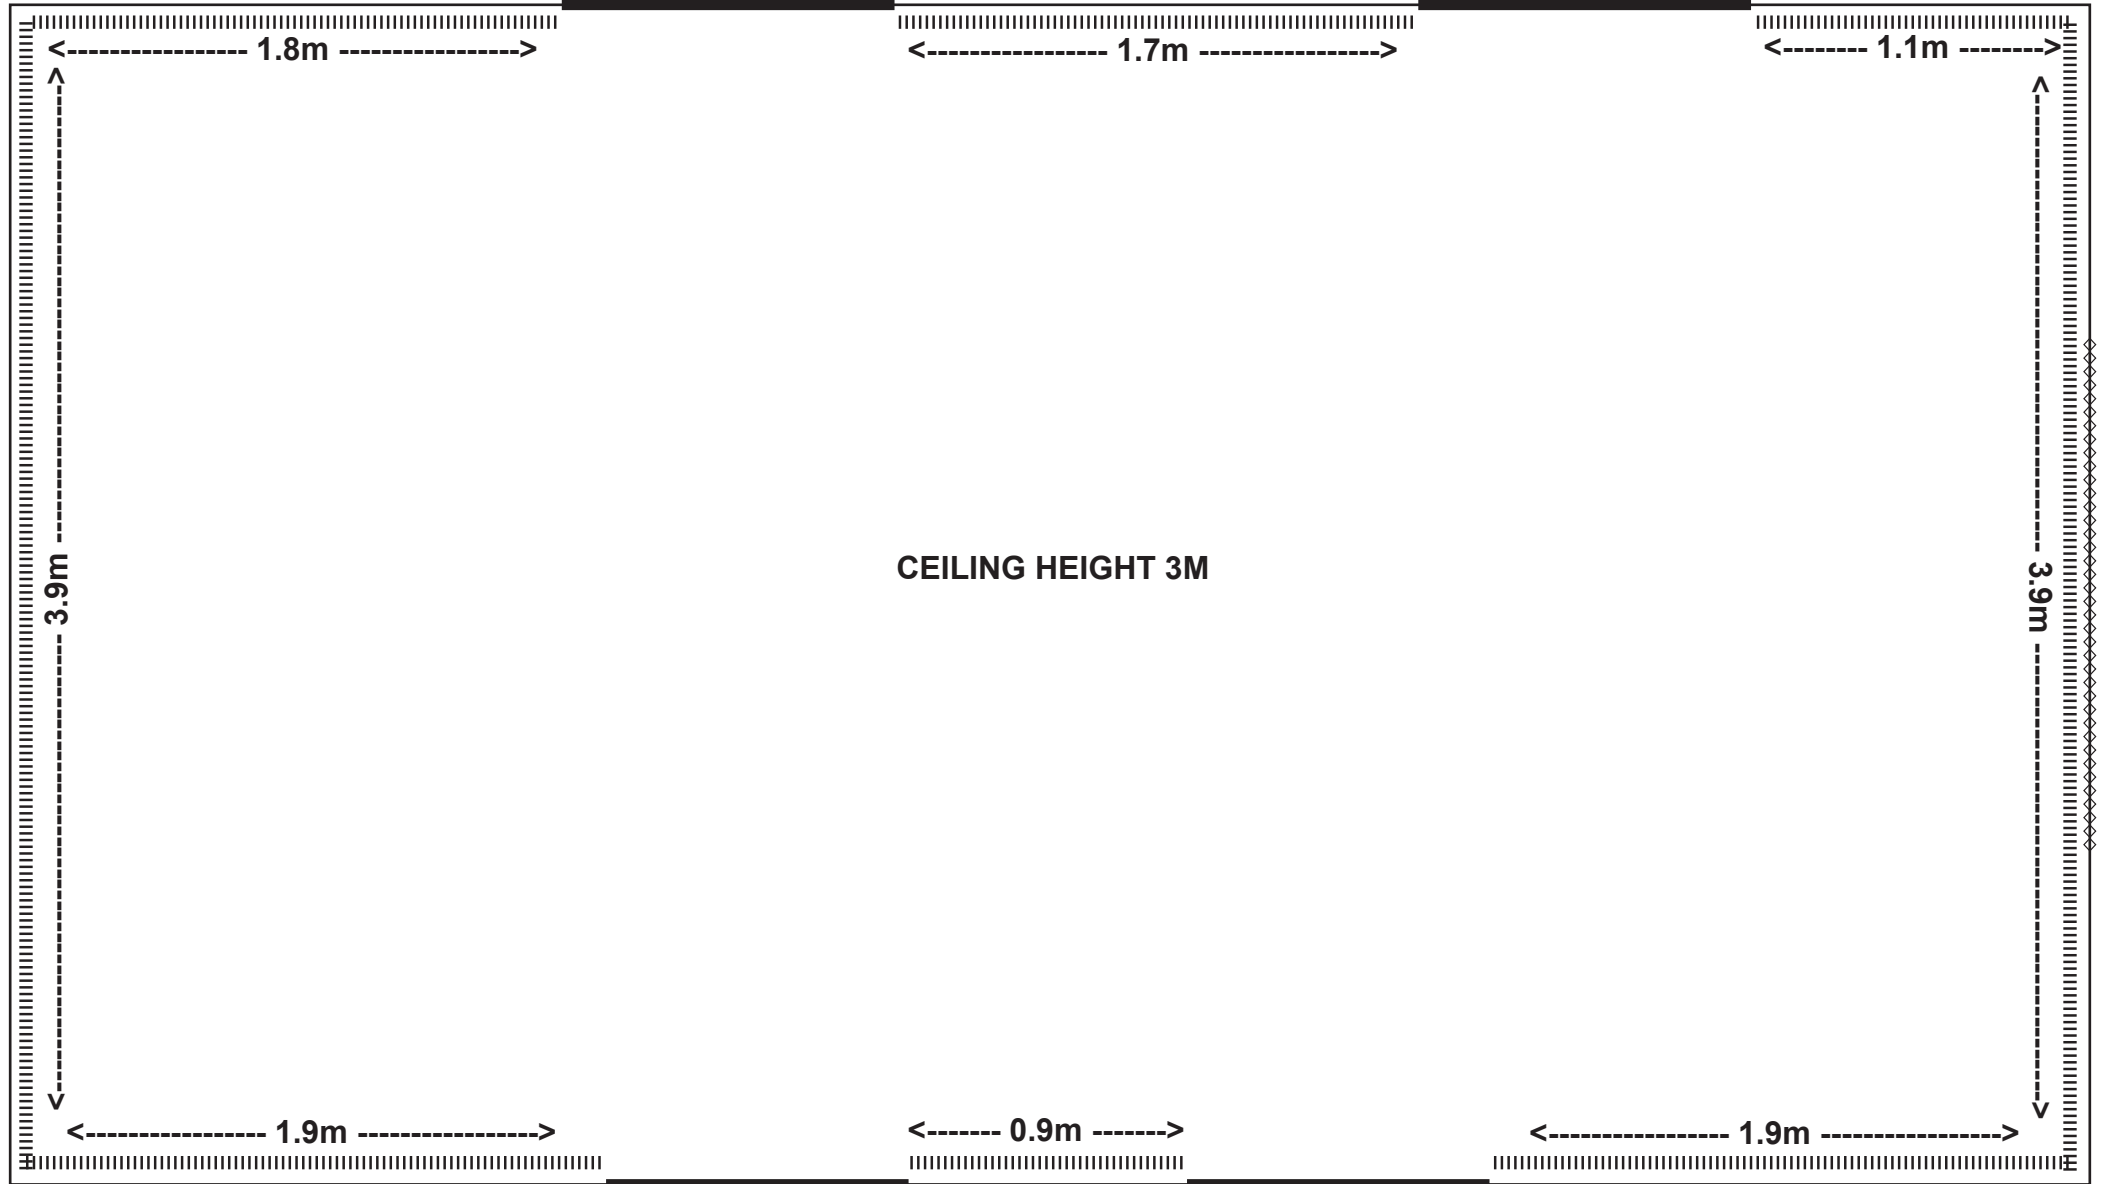

SOUTH WEST ROCKS COMMUNITY ART GALLERY
very approx scale 1cm=1m

MOUATT ROOM

6.8m x 3.9m APPROX SCALE 2.5CM=1M

LEGEND: ■■■■■■■■■■ HANGING SPACE

————— DOORWAY OR WINDOW

◇◇◇◇◇◇◇◇◇◇ FIREPLACE (HANGING STARTS 1.5M FROM FLOOR)

AVAILABLE HANGING SPACE

MACALISTER ROOM

4.8m x 3.9m APPROX SCALE 2.5CM=1M

LEGEND: ▒▒▒▒▒▒▒▒▒▒ HANGING SPACE

▬ DOORWAY OR WINDOW

◇◇◇◇◇◇◇◇◇◇◇◇◇◇◇◇ FIREPLACE (HANGING STARTS 1.5M FROM FLOOR)

CEILING HEIGHT 3M

AVAILABLE HANGING SPACE

JAMIESON ROOM

4.2m x 3.9m APPROX SCALE 2.5CM=1M

LEGEND: ▯ HANGING SPACE

▬ DOORWAY OR WINDOW

◇◇◇◇◇◇◇◇ FIREPLACE (HANGING STARTS 2M FROM FLOOR)

AVAILABLE HANGING SPACE

GANGWAY

8.7m X 1.2m APPROX SCALE 3CM=1M

LEGEND: ▒▒▒▒▒▒▒▒▒▒▒▒ HANGING SPACE

————— DOORWAY OR WINDOW

AVAILABLE HANGING SPACE